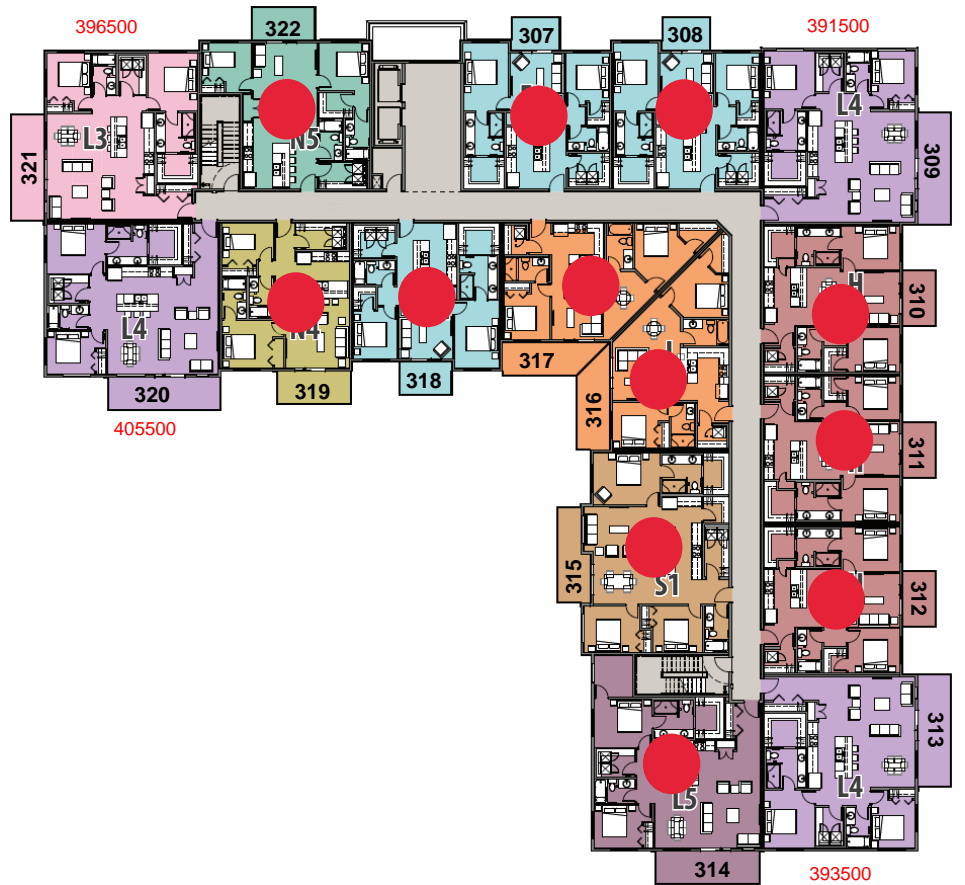

CARRINGTON SQUARE

BUILDING 2

81% SOLD

MAIN FLOOR

SECOND FLOOR

THIRD FLOOR

FOURTH FLOOR

LEGEND		UNIT A		UNIT J		UNIT L5		UNIT S1
		UNIT F2		UNIT L3		UNIT N4		COMMON
		UNIT H		UNIT L4		UNIT N5		